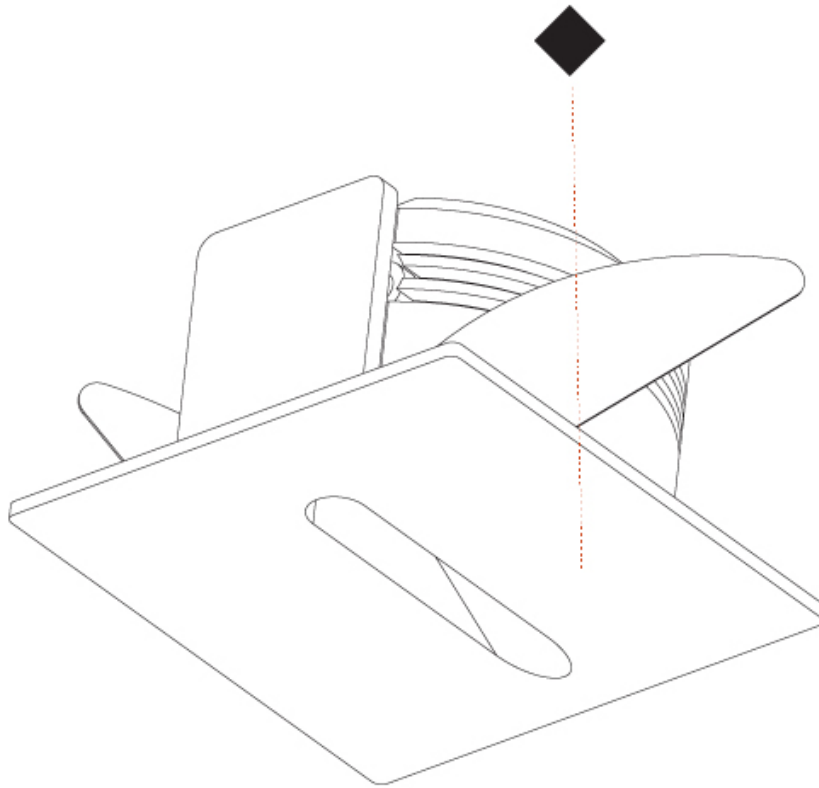

DELIGHT LOLLIPOP SQUARE RECESSED

A35694-

PROJECT

TYPE

SPECIFIER

QUANTITY

DATE