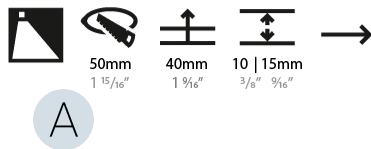

1. To build a product code in our configurator select the specify button on the base model # product page
2. To build a manual product code on this datasheet choose from the options listed below in blue font and add the suffix to the base model #

GENERAL

Series: Delight
Subseries: Delight Lollipop Round
Brand: Prolicht
Division: Architectural
Mounting Type: Recessed
Mounting Location: Wall
Subcategory: Step Light

PHYSICAL

Shape: Round
Diameter (mm): 55
Diameter (in): 2 ³/₁₆
Depth (mm): 35
Depth (in): 1 ³/₈
Ceiling Thickness (mm): 10 / 15
Min. Recessing Depth (mm): 40
Min. Recessing Depth (in): 1 ⁹/₁₆
Light Distribution: Asymmetric
Weight (kg): 0.11
Weight (lbs): 0.25
Fixture Finish: SSR / BKV / CWI / CRY / HAB / UFT / ITA / RUA / FTG / MYG / LOD / PUS / FRO / FUP / KIA / POP / BLS / SPG / MEY / GOH / GUM / CHC / COM / ABZ / JAG / OBR / MOS / ROR
Fixture Material: Aluminum
Cut-out Measurements: Ø50mm / 1 15/16"

ELECTRICAL

Lamp Type: LED (Zhaga Standard)
Input Wattage (W): 2.2
Total Output Wattage (W): 2
Dimming: 0-10V Dimming / Phase Dimming (120Vac Only)
Driver Included: No
Driver Location: Remote
Driver Type: Constant Current - 120 / 277Vac
Input Voltage (V): 120 - 277
Constant Current (MA): 700

LED

Number of LEDs: 1
Color Temperature (°K): 2700 / 3000 / 4000
Max. Delivered Lumen (lm): 80 / 80 / 90
CRI: >90 CRI
Lamp Life (hrs): 50000

OPTICAL

RATINGS AND CERTIFICATIONS

Certified By: Certified for North American Standards
IP rating: IP20