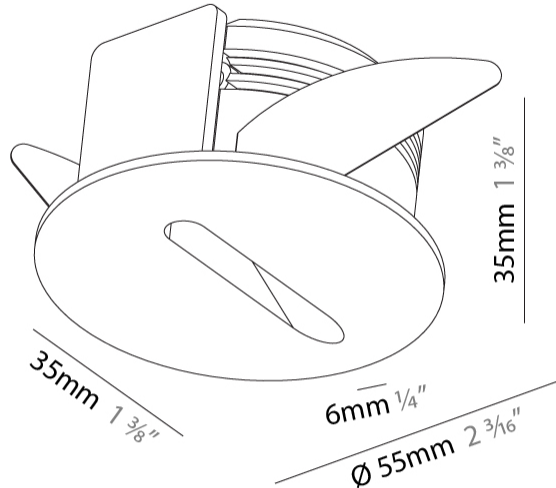

1. To build a product code in our configurator select the specify button on the base model # product page
2. To build a manual product code on this datasheet choose from the options listed below in blue font and add the suffix to the base model #

GENERAL

Series: Delight
Subseries: Delight Lollipop Round
Brand: Prolicht
Division: Architectural
Mounting Type: Recessed
Mounting Location: Wall
Subcategory: Step Light

PHYSICAL

Shape: Round
Diameter (mm): 55
Diameter (in): 2 ³/₁₆
Depth (mm): 35
Depth (in): 1 ³/₈
Ceiling Thickness (mm): 10 / 15
Min. Recessing Depth (mm): 40
Min. Recessing Depth (in): 1 ⁹/₁₆
Light Distribution: Asymmetric
Weight (kg): 0.11
Weight (lbs): 0.25
Fixture Finish: SSR / BKV / CWI / CRY / HAB / UFT / ITA / RUA / FTG / MYG / LOD / PUS / FRO / FUP / KIA / POP / BLS / SPG / MEY / GOH / GUM / CHC / COM / ABZ / JAG / OBR / MOS / ROR
Fixture Material: Aluminum
Cut-out Measurements: Ø50mm / 1 15/16"

ELECTRICAL

Lamp Type: LED (Zhaga Standard)
Input Wattage (W): 2.2
Total Output Wattage (W): 2
Dimming: 0-10V Dimming / Phase Dimming (120Vac Only)
Driver Included: No
Driver Location: Remote
Driver Type: Constant Current - 120 / 277Vac
Input Voltage (V): 120 - 277
Constant Current (MA): 700

LED

Number of LEDs: 1
Color Temperature (°K): 2700 / 3000 / 4000
Max. Delivered Lumen (lm): 80 / 80 / 90
CRI: >90 CRI
Lamp Life (hrs): 50000

OPTICAL

RATINGS AND CERTIFICATIONS

Certified By: Certified for North American Standards
IP rating: IP20