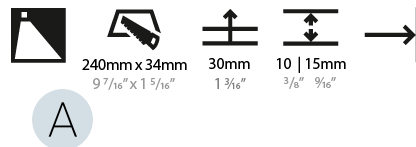

GENERAL

Series: Delight
Subseries: Delight String Wide
Brand: Prolicht
Division: Architectural
Mounting Type: Recessed
Mounting Location: Wall
Subcategory: Step Light

PHYSICAL

Shape: Rectangle
Length (mm): 250
Length (in): 9 13/16
Width (mm): 40
Width (in): 1 9/16
Height (mm): 250
Depth (mm): 26
Height (in): 9 13/16
Depth (in): 1
Ceiling Thickness (mm): 10 / 12 / 15
Ceiling Thickness (in): 3/8 or 1/2 or 9/16
Min. Recessing Depth (mm): 30
Min. Recessing Depth (in): 1 3/16
Light Distribution: Asymmetric
Weight (kg): .83
Weight (lbs): 1.8
Fixture Finish: SSR / BKV / CWI / CRY / HAB / UFT / ITA / RUA / FTG / MYG / LOD / PUS / FRO / FUP / KIA / POP / BLS / SPG / MEY / GOH / GUM / CHC / COM / ABZ / JAG / OBR / MOS / ROR
Fixture Material: Aluminum
Cut-out Measurements: 240mm / 9 7/16" x 34mm / 1 5/16"

ELECTRICAL

Lamp Type: LED (Zhaga Standard)
Input Wattage (W): 2.2
Total Output Wattage (W): 2
Dimming: 0-10V Dimming / Phase Dimming (120Vac Only)
Driver Included: No
Driver Location: Remote
Driver Type: Constant Current - 120 / 277Vac
Driver Class: Class 2
Input Voltage (V): 120 - 277
Constant Current (MA): 700

LED

Number of LEDs: 1
Color Temperature (°K): 2700 / 3000 / 3500 / 4000
Max. Delivered Lumen (lm): 60 / 60 / 68 / 70
CRI: >90 CRI
Lamp Life (hrs): 50000

OPTICAL

RATINGS AND CERTIFICATIONS

Certified By: Certified for North American Standards
IP rating: IP20