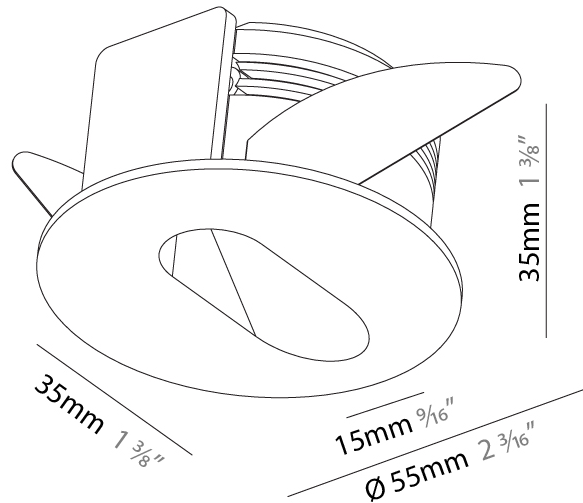

1. To build a product code in our configurator select the specify button on the base model # product page
2. To build a manual product code on this datasheet choose from the options listed below in blue font and add the suffix to the base model #

GENERAL

Series: Delight
Subseries: Delight Lollipop Round Wide
Brand: Prolicht
Division: Architectural
Mounting Type: Recessed
Mounting Location: Wall
Subcategory: Step Light

PHYSICAL

Shape: Round
Diameter (mm): 55
Diameter (in): 2 3/16
Depth (mm): 35
Depth (in): 1 3/8
Min. Recessing Depth (mm): 40
Min. Recessing Depth (in): 1 9/16
Light Distribution: Asymmetric
Weight (kg): 0.11
Weight (lbs): 0.25
Fixture Finish: SSR / BKV / CWI / CRY / HAB / UFT / ITA / RUA / FTG / MYG / LOD / PUS / FRO / FUP / KIA / POP / BLS / SPG / MEY / GOH / GUM / CHC / COM / ABZ / JAG / OBR / MOS / ROR
Fixture Material: Aluminum

ELECTRICAL

Lamp Type: LED (Zhaga Standard)
Input Wattage (W): 2.2
Total Output Wattage (W): 2
Dimming: 0-10V Dimming / Phase Dimming (120Vac Only)
Driver Included: No
Driver Location: Remote
Driver Type: Constant Current - 120 / 277Vac
Input Voltage (V): 120 - 277
Constant Current (MA): 700

LED

Number of LEDs: 1
Color Temperature (°K): 2700 / 3000 / 4000
Max. Delivered Lumen (lm): 150 / 160 / 170
CRI: >90 CRI
Lamp Life (hrs): 50000

OPTICAL

RATINGS AND CERTIFICATIONS

Certified By: Certified for North American Standards
IP rating: IP20