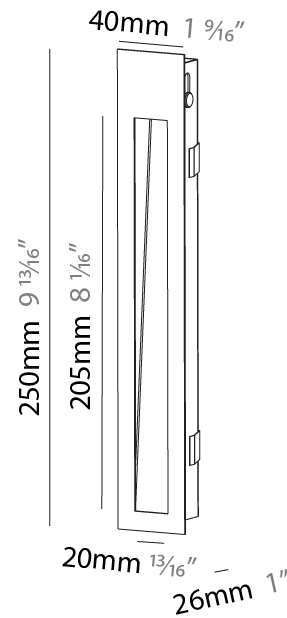

GENERAL

Series: Delight
Subseries: Delight String Wide
Brand: Prolicht
Division: Architectural
Mounting Type: Recessed
Mounting Location: Wall
Subcategory: Step Light

PHYSICAL

Shape: Rectangle
Length (mm): 250
Length (in): 9 13/16
Width (mm): 40
Width (in): 1 9/16
Height (mm): 250
Depth (mm): 26
Height (in): 9 13/16
Depth (in): 1
Ceiling Thickness (mm): 10 / 12 / 15
Ceiling Thickness (in): 3/8 or 1/2 or 9/16
Min. Recessing Depth (mm): 30
Min. Recessing Depth (in): 1 3/16
Light Distribution: Asymmetric
Weight (kg): .83
Weight (lbs): 1.8
Fixture Finish: SSR / BKV / CWI / CRY / HAB / UFT / ITA / RUA / FTG / MYG / LOD / PUS / FRO / FUP / KIA / POP / BLS / SPG / MEY / GOH / GUM / CHC / COM / ABZ / JAG / OBR / MOS / ROR
Fixture Material: Aluminum
Cut-out Measurements: 240mm / 9 7/16" x 34mm / 1 5/16"

ELECTRICAL

Lamp Type: LED (Zhaga Standard)
Input Wattage (W): 2.2
Total Output Wattage (W): 2
Dimming: 0-10V Dimming / Phase Dimming (120Vac Only)
Driver Included: No
Driver Location: Remote
Driver Type: Constant Current - 120 / 277Vac
Driver Class: Class 2
Input Voltage (V): 120 - 277
Constant Current (MA): 700

LED

Number of LEDs: 1
Color Temperature (°K): 2700 / 3000 / 3500 / 4000
Max. Delivered Lumen (lm): 60 / 60 / 68 / 70
CRI: >90 CRI
Lamp Life (hrs): 50000

OPTICAL

RATINGS AND CERTIFICATIONS

Certified By: Certified for North American Standards
IP rating: IP20