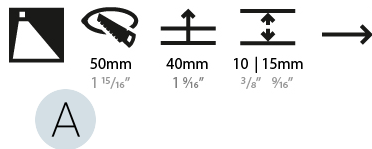

1. To build a product code in our configurator select the specify button on the base model # product page
2. To build a manual product code on this datasheet choose from the options listed below in blue font and add the suffix to the base model #

GENERAL

Series: Delight
Subseries: Delight Lollipop Round Wide
Brand: Prolicht
Division: Architectural
Mounting Type: Recessed
Mounting Location: Wall
Subcategory: Step Light

PHYSICAL

Shape: Round
Diameter (mm): 55
Diameter (in): 2 3/16
Depth (mm): 35
Depth (in): 1 3/8
Min. Recessing Depth (mm): 40
Min. Recessing Depth (in): 1 9/16
Light Distribution: Asymmetric
Weight (kg): 0.11
Weight (lbs): 0.25
Fixture Finish: SSR / BKV / CWI / CRY / HAB / UFT / ITA / RUA / FTG / MYG / LOD / PUS / FRO / FUP / KIA / POP / BLS / SPG / MEY / GOH / GUM / CHC / COM / ABZ / JAG / OBR / MOS / ROR
Fixture Material: Aluminum

ELECTRICAL

Lamp Type: LED (Zhaga Standard)
Input Wattage (W): 2.2
Total Output Wattage (W): 2
Dimming: 0-10V Dimming / Phase Dimming (120Vac Only)
Driver Included: No
Driver Location: Remote
Driver Type: Constant Current - 120 / 277Vac
Input Voltage (V): 120 - 277
Constant Current (MA): 700

LED

Number of LEDs: 1
Color Temperature (°K): 2700 / 3000 / 4000
Max. Delivered Lumen (lm): 150 / 160 / 170
CRI: >90 CRI
Lamp Life (hrs): 50000

OPTICAL

RATINGS AND CERTIFICATIONS

Certified By: Certified for North American Standards
IP rating: IP20