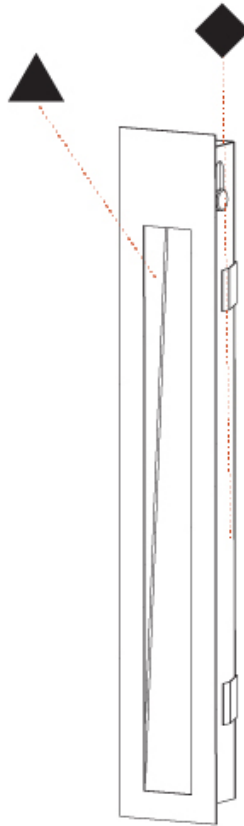

### PHYSICAL

Shape: Square  
 Length (mm): 53  
 Length (in): 2 1/16  
 Height (mm): 53  
 Depth (mm): 35  
 Height (in): 2 1/16  
 Depth (in): 1 3/8  
 Min. Recessing Depth (mm): 40  
 Min. Recessing Depth (in): 1 9/16  
 Light Distribution: Asymmetric  
 Weight (kg): 0.11  
 Weight (lbs): 0.25  
 Fixture Finish: SSR / BKV / CWI / CRY / HAB / UFT / ITA / RUA / FTG / MYG / LOD / PUS / FRO / FUP / KIA / POP / BLS / SPG / MEY / GOH / GUM / CHC / COM / ABZ / JAG / OBR / MOS / ROR  
 Fixture Material: Aluminum

### PHYSICAL

Shape: Square  
 Length (mm): 53  
 Length (in): 2 1/4  
 Height (mm): 53  
 Depth (mm): 35  
 Height (in): 2 1/4  
 Depth (in): 1 3/8  
 Min. Recessing Depth (mm): 40  
 Min. Recessing Depth (in): 1 9/16  
 Light Distribution: Asymmetric  
 Weight (kg): 0.11  
 Weight (lbs): 0.25  
 Fixture Finish: SSR / BKV / CWI / CRY / HAB / UFT / ITA / RUA / FTG / MYG / LOD / PUS / FRO / FUP / KIA / POP / BLS / SPG / MEY / GOH / GUM / CHC / COM / ABZ / JAG / OBR / MOS / ROR  
 Fixture Material: Aluminum

#### PHYSICAL

Shape: Rectangle
Length (mm): 250
Length (in): 9 13/16
Width (mm): 40
Width (in): 1 9/16
Height (mm): 250
Depth (mm): 26
Height (in): 9 13/16
Depth (in): 1
Ceiling Thickness (mm): 10 / 12 / 15
Ceiling Thickness (in): 3/8 or 1/2 or 9/16
Min. Recessing Depth (mm): 30
Min. Recessing Depth (in): 1 3/16
Light Distribution: Asymmetric
Weight (kg): .83
Weight (lbs): 1.8
Fixture Finish: SSR / BKV / CWI / CRY / HAB / UFT / ITA / RUA / FTG / MYG / LOD / PUS / FRO / FUP / KIA / POP / BLS / SPG / MEY / GOH / GUM / CHC / COM / ABZ / JAG / OBR / MOS / ROR
Fixture Material: Aluminum
Cut-out Measurements: 240mm / 9 7/16" x 34mm / 1 5/16"

## DELIGHT STRING WIDE RECESSED

A35699-

PROJECT

TYPE

SPECIFIER

QUANTITY

DATE

A